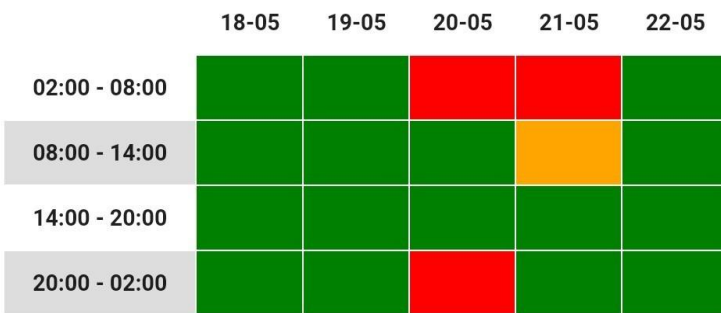

"The powdery mildew is always a problem, but with the timely warning on downy mildew, the app helps in deciding if we are going to use a contact or systemic chemical against the fungal infection."

What would you say is the biggest benefit of Grape Compass?

“Long-term planning of spray programs.”

Photo by [Tim Mossholder](#) on [Unsplash](#)

Downy mildew - Primary infection risk

Botrytis - Infection risk

For more information please contact:

Email: info@grapecompass.com